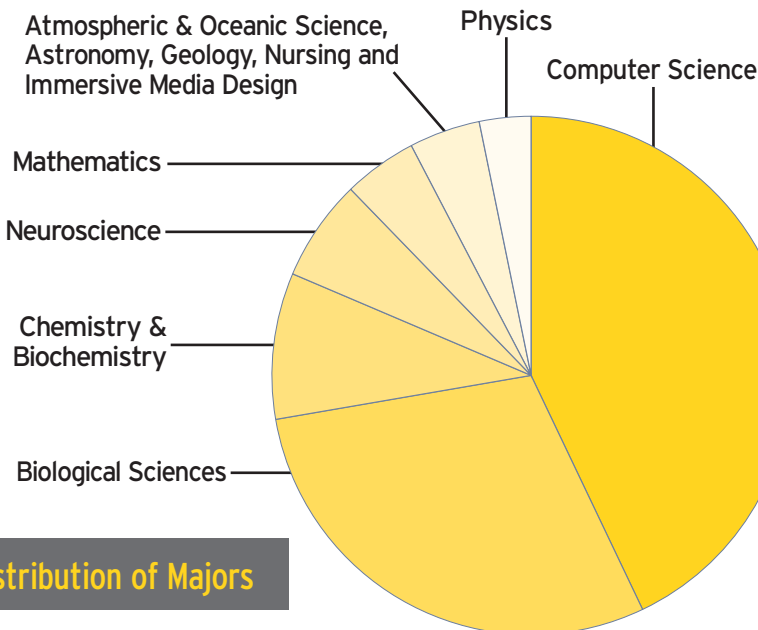

COLLEGE OF COMPUTER, MATHEMATICAL, & NATURAL SCIENCES

NEW FIRST-TIME STUDENTS IN FALL 2022

Number of Students Enrolled:

1,151

States Represented: **24**

- 13%** First Generation in Family to Go to College
- 18%** From Groups Underrepresented in the Sciences
- 95%** Participating in Special Programs

Countries Represented: **9**

Top Source Schools

1. Thomas Sprigg Wootton High School
2. River Hill High School
3. Poolesville High School
4. Montgomery Blair High School
Winston Churchill High School
6. Marriotts Ridge High School
7. Northwest High School
8. Richard Montgomery High School
9. Clarksburg High School
10. Eleanor Roosevelt High School
Urbana High School