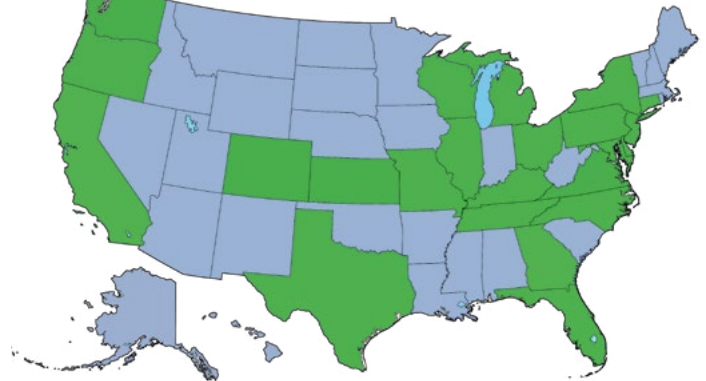

COLLEGE OF COMPUTER, MATHEMATICAL, & NATURAL SCIENCES

NEW FIRST-TIME STUDENTS IN FALL 2022

Number of Students Enrolled:

1,151

States Represented: **24**

- 13%** First Generation in Family to Go to College
- 18%** From Groups Underrepresented in the Sciences
- 95%** Participating in Special Programs

Countries Represented: **9**

Top Source Schools

1. Thomas Sprigg Wootton High School
2. River Hill High School
3. Poolesville High School
4. Montgomery Blair High School
Winston Churchill High School
6. Marriotts Ridge High School
7. Northwest High School
8. Richard Montgomery High School
9. Clarksburg High School
10. Eleanor Roosevelt High School
Urbana High School